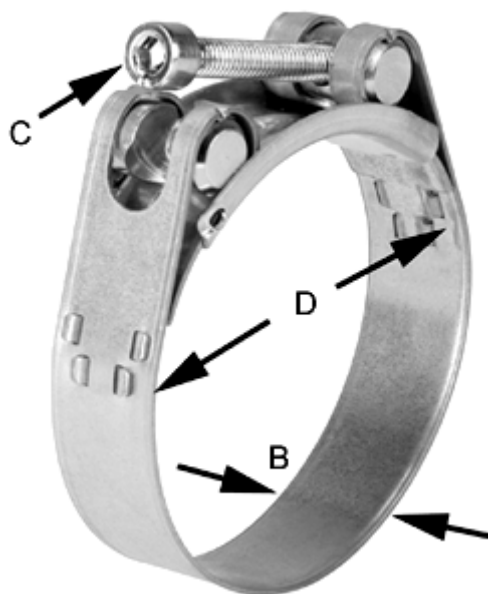

Data Sheet

Article number: 025927201045

Description: Heavy Duty Clamp GBS M 45/20 W1 ISK QRC

Measures

C (screw type) = ISK
Diameter D = 43-47
Width B = 20